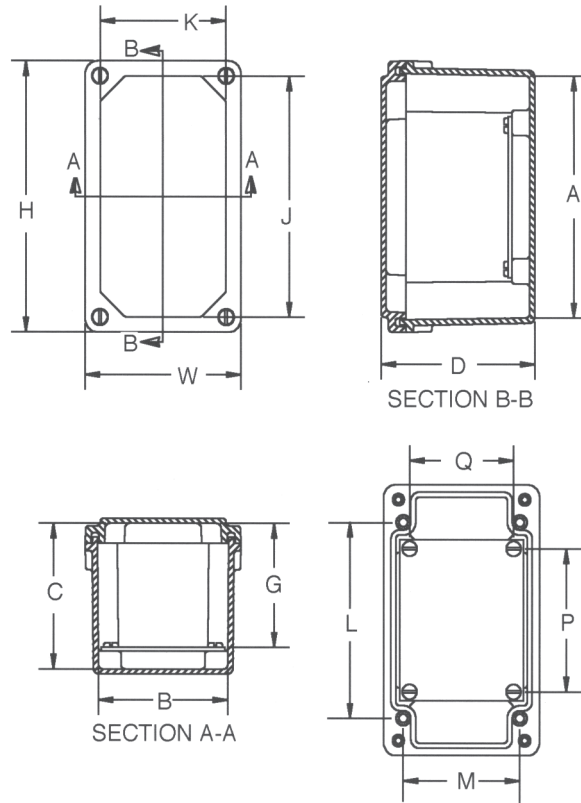

TOP VIEW WITH COVER REMOVED
(SHOWN WITH OPTIONAL BACK PANEL)

Optional Aluminum/Fiberglass Back Panel		
Part No.	Height	Width
PA74, PF74	4.00	3.13
	102mm	80mm
PA94, PF94	6.25	3.13
	159mm	80mm

All dimensions are in inches unless otherwise noted.
Thickness; "PA" (.100) "PF" (.125)

Part No.	Overall			Inside									
	H	W	D	A	B	C	G	J	K	L	M	P	Q
AM743	6.74 171mm	3.93 100mm	3.88 99mm	6.01 153mm	3.26 83mm	3.63 92mm	3.08 78mm	6.13 156mm	3.31 84mm	4.88 124mm	2.94 75mm	3.56 90mm	2.63 67mm
AM743(SF*)	6.74 171mm	3.93 100mm	3.88 99mm	6.01 153mm	3.26 83mm	3.63 92mm	3.08 78mm	6.13 156mm	3.31 84mm	4.88 124mm	2.94 75mm	3.56 90mm	2.63 67mm
AM943	8.99 228mm	3.93 100mm	3.88 99mm	8.26 210mm	3.26 83mm	3.63 92mm	3.08 78mm	8.31 211mm	3.31 84mm	7.13 181mm	2.94 75mm	5.81 148mm	2.63 67mm
AM943(SF*)	8.99 228mm	3.93 100mm	3.88 99mm	8.26 210mm	3.26 83mm	3.63 92mm	3.08 78mm	8.31 211mm	3.31 84mm	7.13 181mm	2.94 75mm	5.81 148mm	2.63 67mm

All dimensions are in inches unless otherwise noted.

*Available with or without stainless steel mounting feet. Suffix "SF" denotes box without mounting feet.